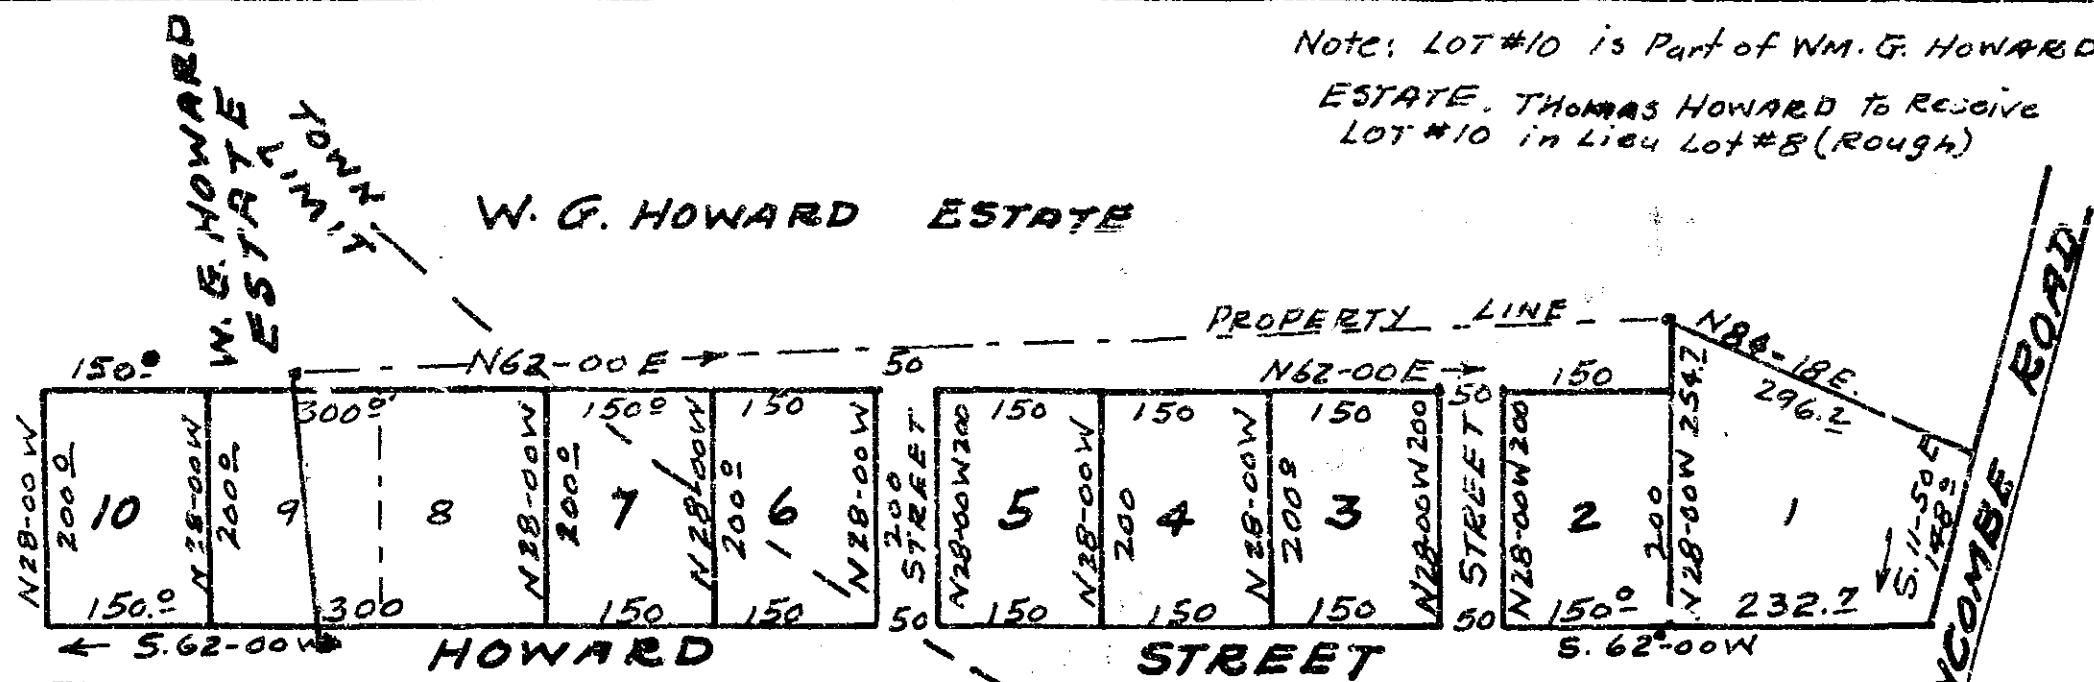

Plat Book TT, Page 185 B

Note: LOT #10 is Part of WM. G. HOWARD ESTATE. THOMAS HOWARD to Receive LOT #10 in Lieu Lot #8 (Rough)

TRAVELERS REST HIGH SCHOOL

PLAT OF ESTATE OF
 MAGGIE LOVE HOWARD
 (MRS. WILLIAM G. HOWARD)
 TRAVELERS REST.
 BATES TWP GREENVILLE CO
 SOUTH CAROLINA

APRIL 6, 1960

APR 21 3 39 PM 1960

TT-185

APR 21 1960

SCALE 1"=200' 28996

SURVEY BY
 Terry T. Dill
 Reg. C.E. & L.S. #104

28996. Filed This Plat day of April 1960
 and Recorded in Vol. 1 Page 185 of
 Ollie Farmer Worth
 Register Means (Greenville Greenville County, S. C.)